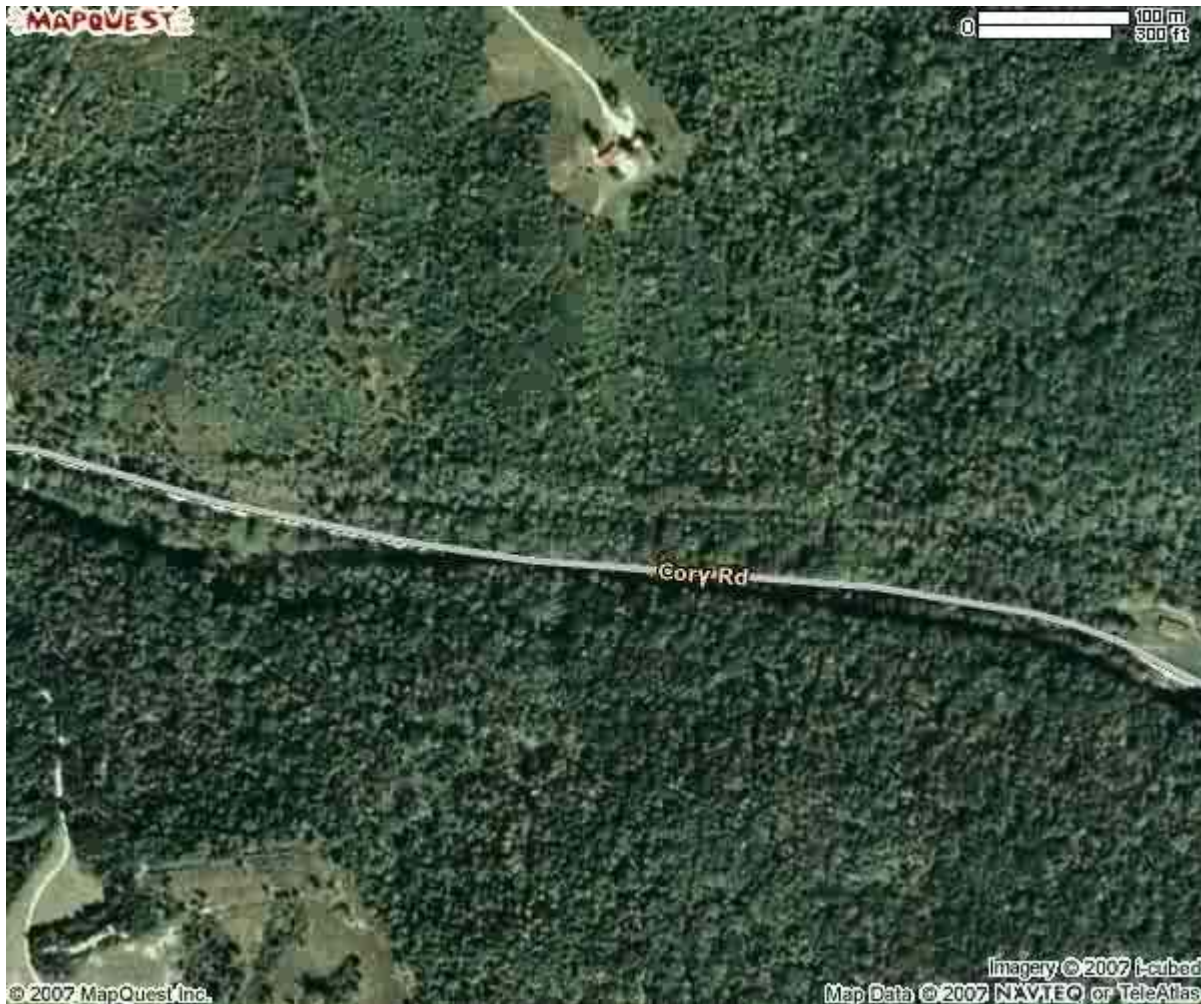

Olive Hill KY
US

Notes:

Only text visible within note field will print.

PROGRESSIVE DIRECT

Start your search at
PROGRESSIVE.COM.
You could save hundreds.

JEEP WRANGLER	
American Family	$606
State Farm	$655 - $834
Progressive Direct	$431

Quote and Compare

All rights reserved. Use Subject to License/Copyright

This map is informational only. No representation is made or warranty given as to its content. User assumes all risk of use. MapQuest and its suppliers assume no responsibility for any loss or delay resulting from such use.